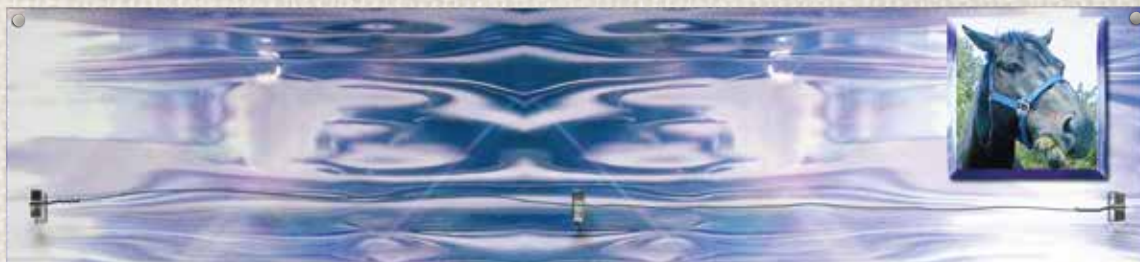

**20" & 33" WIDE
RIBBON DISPLAYS**

20" Racks Hold Up to 10 Rosette Ribbons & 30" Up to 15 Per Tier

\$49.95

20" from 1 of Our Starter Designs

+ \$10 to Add Small Photo or Name

\$74.95

20" from Photo (Like Sample on Left)

\$24.95 for Each Additional 20" Tier

7 Tiers!
Garden State Horse Show, May, 2012

**20" & 33" WIDE
RIBBON DISPLAYS**

Clips On Back for Wall Mounting
or \$2.95 More for Beaded Chain

\$74.95

33" Like Dressage Design on Left